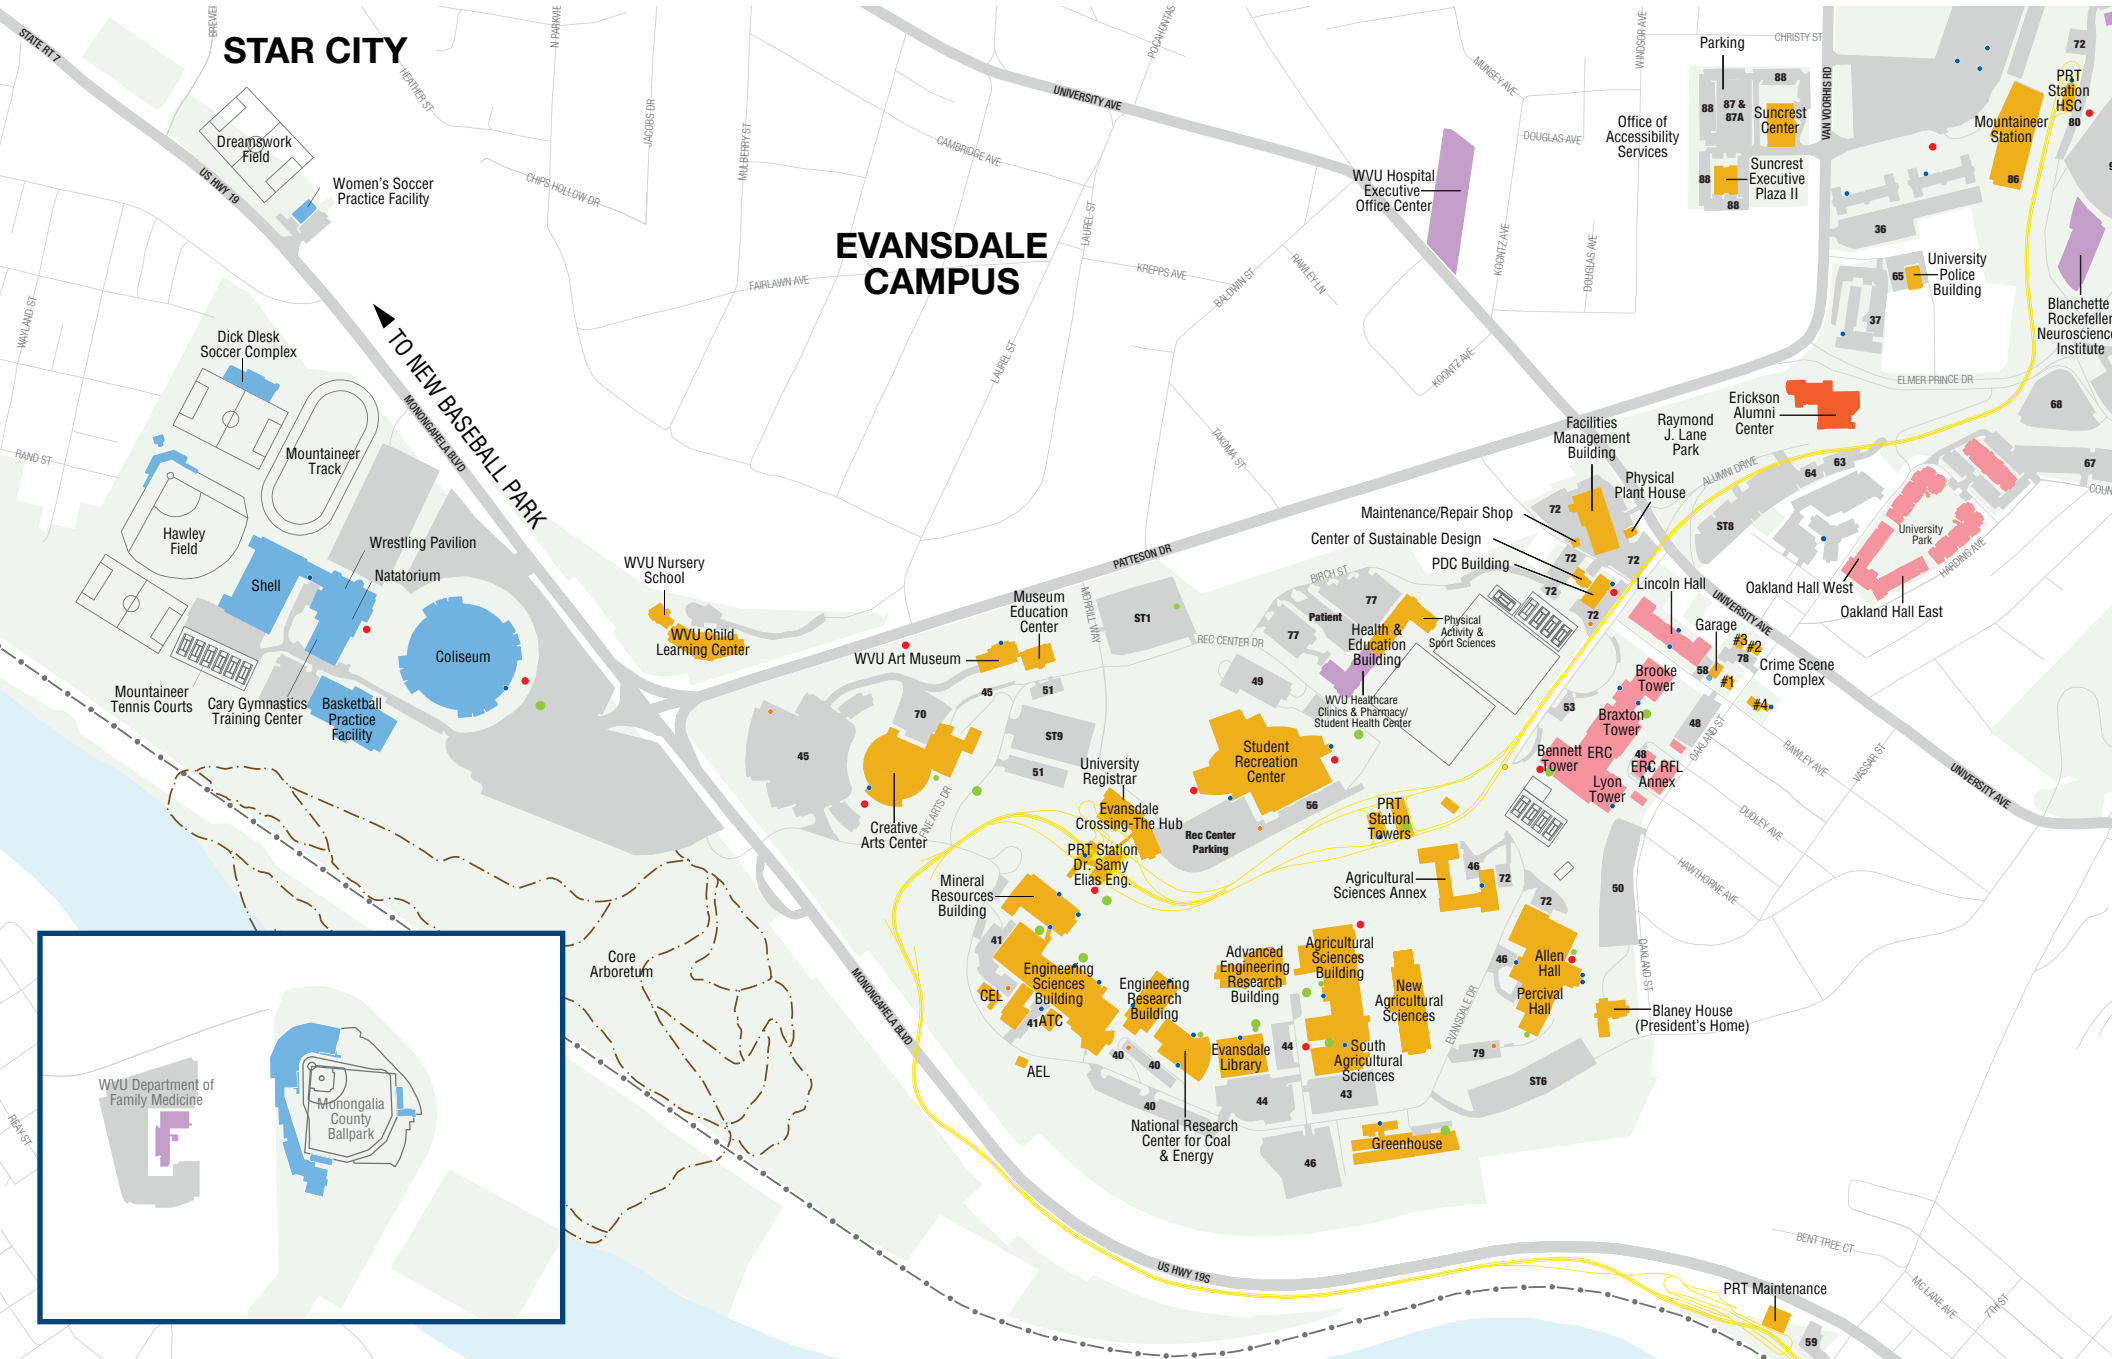

WEST VIRGINIA UNIVERSITY CAMPUS MAP

West Virginia University Campus Map Legend

- WVU Campus Property
- WVU Building
- WVU Proposed Building
- WVU Housing
- WVU Health Sciences Center
- WVU Athletic Facility
- Alumni Center
- WVU Leased Facility
- WVU PRT Station
- WVU Parking Lots and Buildings
- Motorcycle Parking Locations
- ZipCar Locations
- Bicycle Rack Locations
- Public Parking
- Rail Trail
- Hospital Emergency Room
- Emergency Phones
- Accessible Entrance

STAR CITY

EVANSDALE CAMPUS

TO NEW BASEBALL PARK

Blanchette Rockefeller Neuroscience Institute

PRT Maintenance